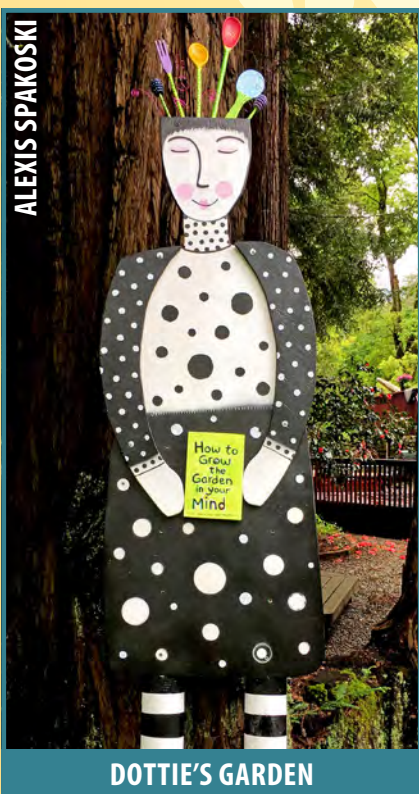

MADDIE AND BOBO