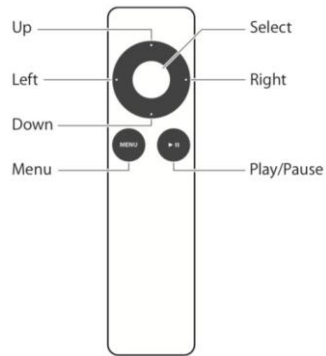

Podium Equipment Inventory Checklist

1.) Laptop with Power Adapter and Power Cord

2.) TV Remote Control

(OR)

3.) "AppleTV" Remote Control

4.) HDMI Cable

5.) VGA Cable

6.) VGA to HDMI Adapter with Audio

a.) Audio Extension Cable

b.) USB Extension Cable

7.) Presentation Remote Control with Laser Pointer – (Downtown Branch ONLY)